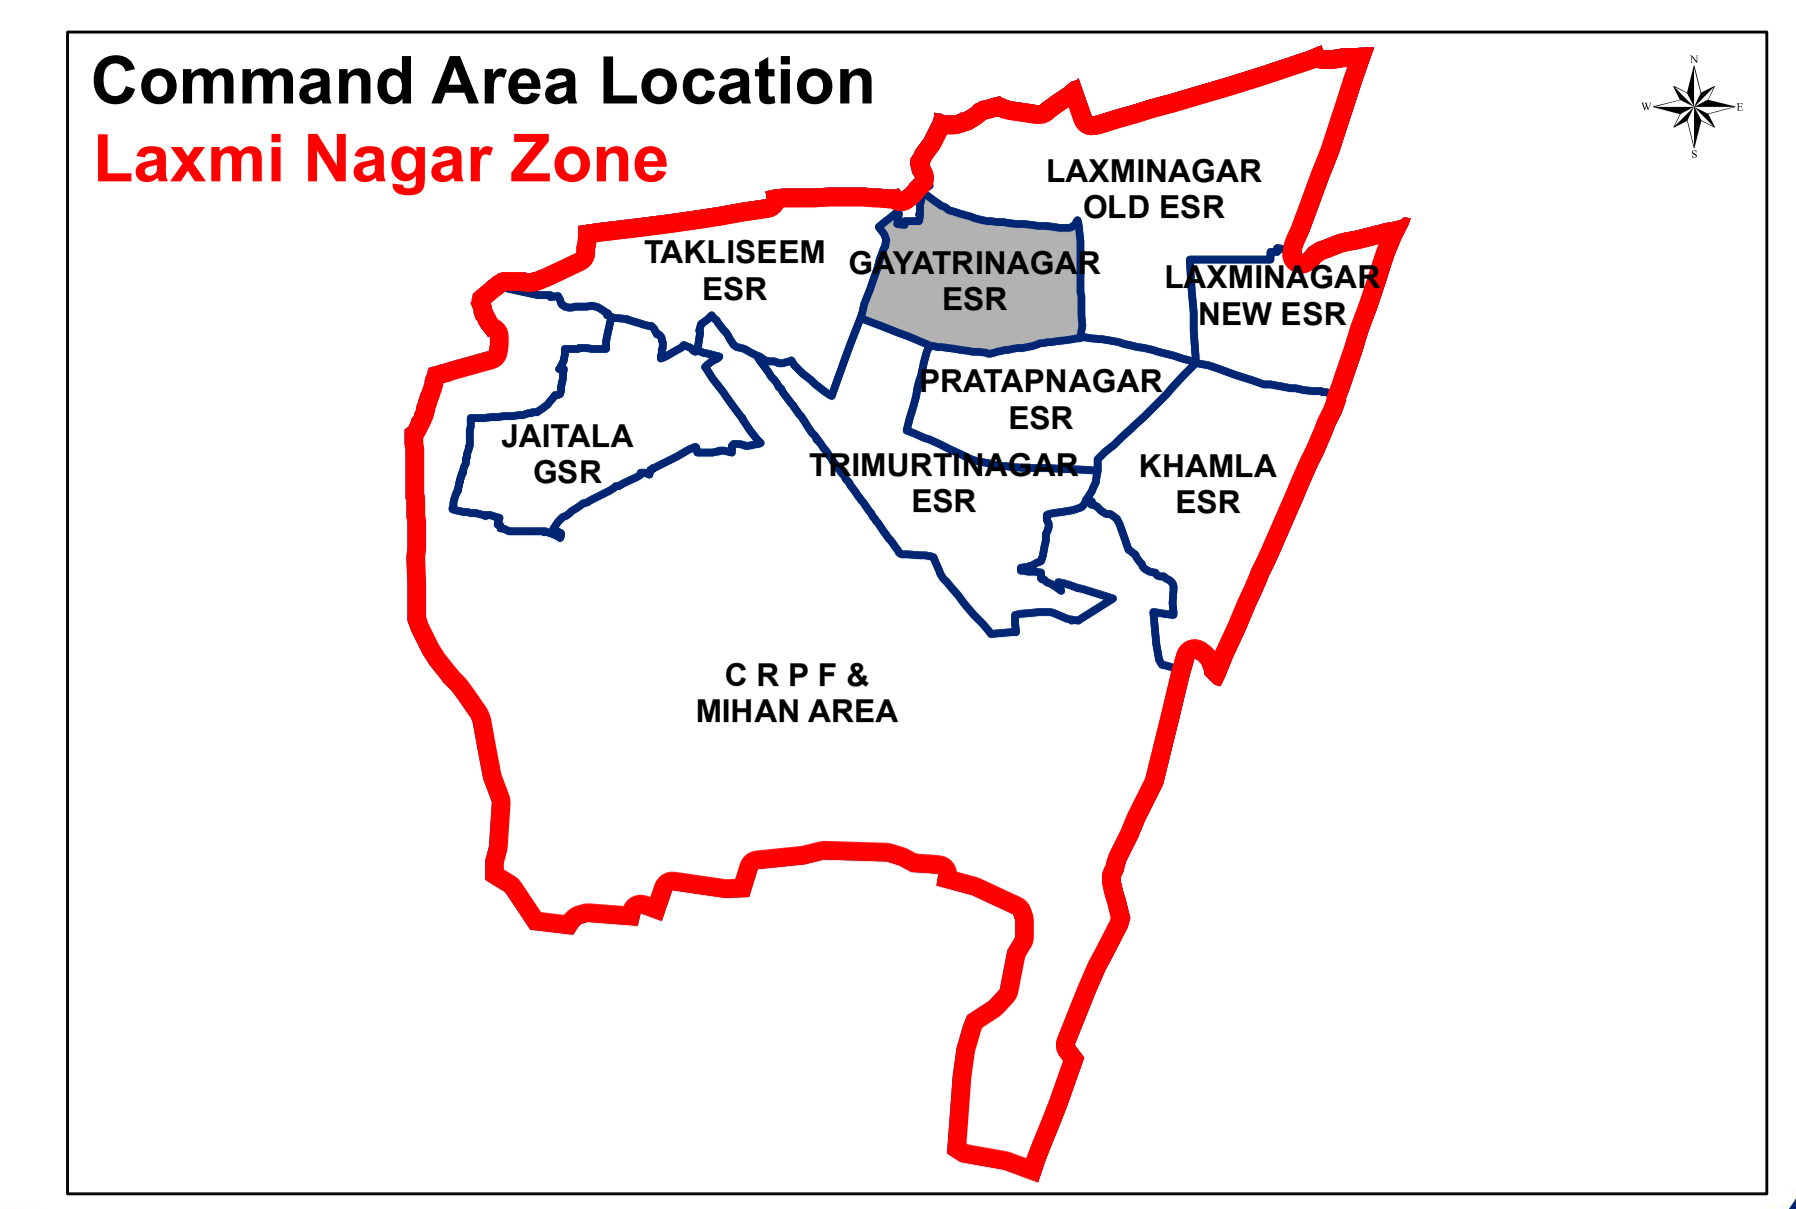

# GAYATRI NAGAR ESR

ESTIMATED SUPPLY : TILL DEC. 2023

**Legend**

 ESR Boundary

**Supply Hrs**

 18 To 24 Hours

 02 To 04 Hours

 01 To 02 Hours