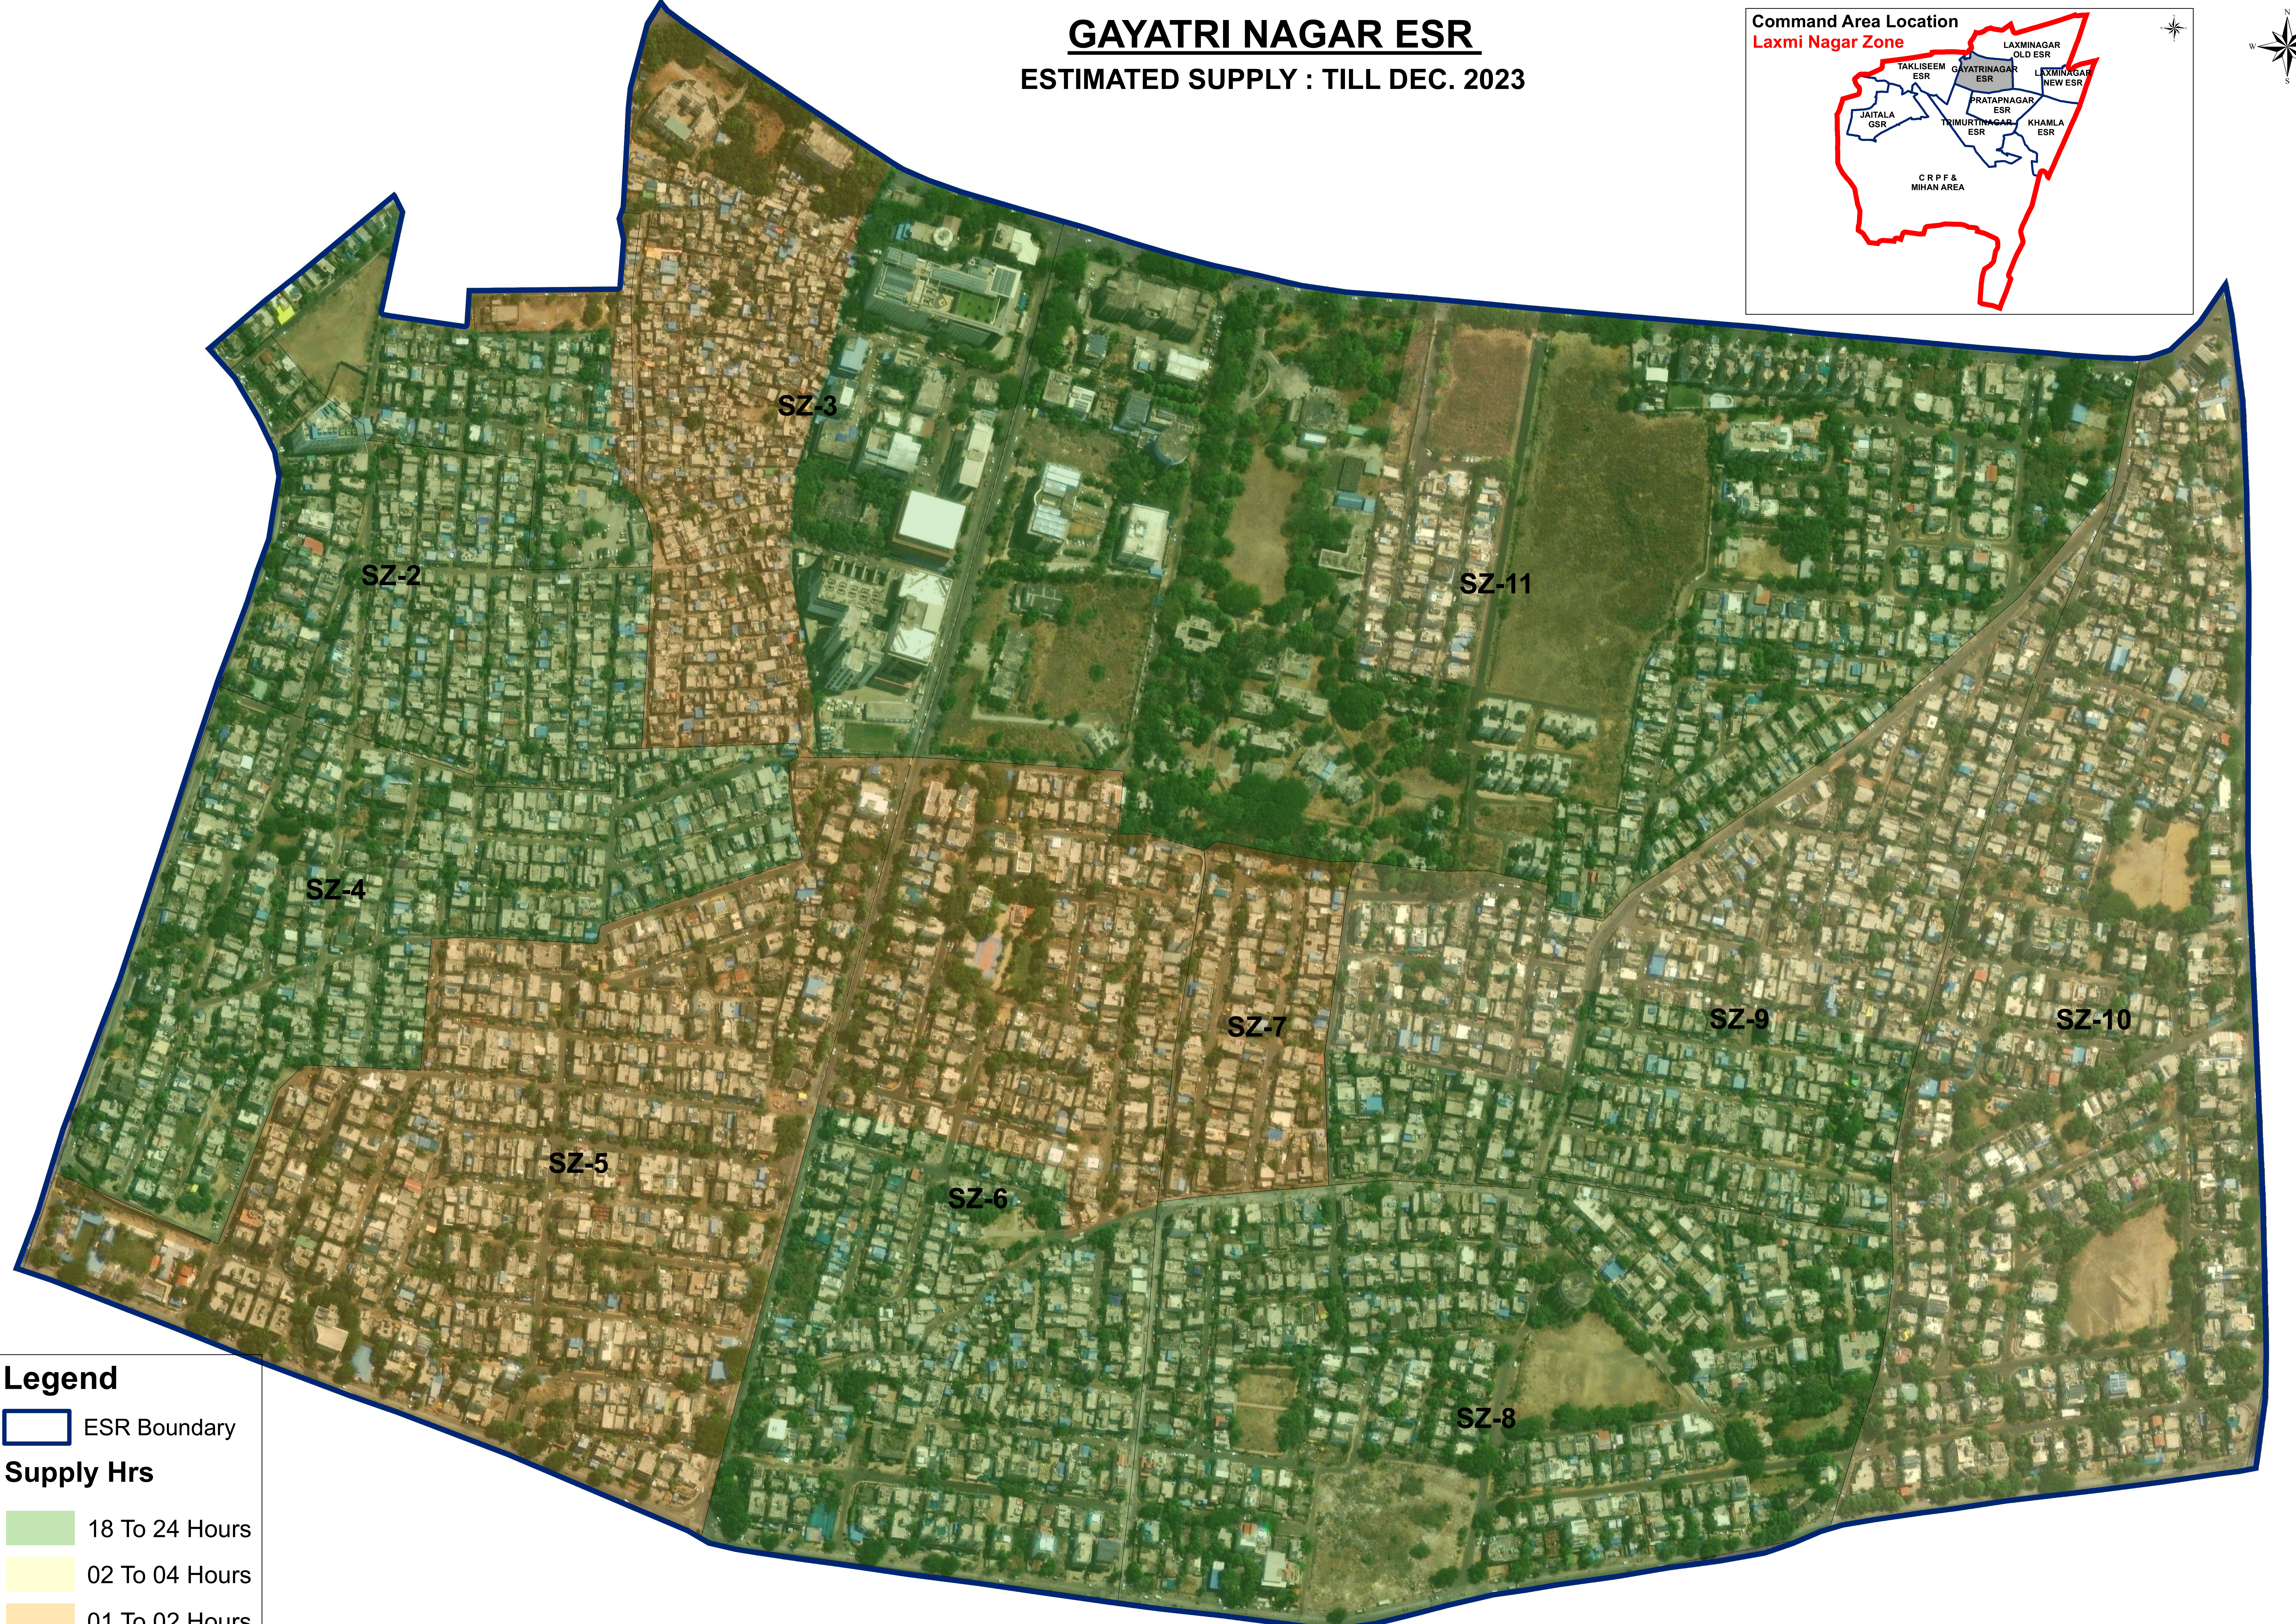

# GAYATRI NAGAR ESR

ESTIMATED SUPPLY : TILL DEC. 2023

**Legend**

 ESR Boundary

**Supply Hrs**

 18 To 24 Hours

 02 To 04 Hours

 01 To 02 Hours